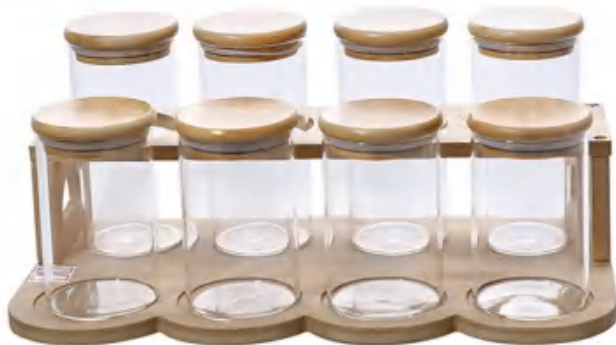

4Pcs borosilicate glass jar with bamboo stand
 ITEM NO.: M3603
 SIZE: 24X24X10cm

4Pcs borosilicate glass jar with bamboo stand
 ITEM NO.: M3611
 SIZE: 23.3X23.3X12.4cm

4Pcs borosilicate glass jar with bamboo stand
 ITEM NO.: M3612
 SIZE: 23.5X23.3X16.5cm

3Pcs borosilicate glass jar with bamboo stand
 ITEM NO.: M3610
 SIZE: 19.5X18.3X9.5cm

8Pcs borosilicate glass jar with bamboo stand
 ITEM NO.: M3607
 SIZE: 24X24X25cm

5Pcs borosilicate glass jar with bamboo stand
 ITEM NO. : M2380
 SIZE: 34.4x11.4x28cm

4Pcs borosilicate glass jar with turnable bamboo stand
 ITEM NO. : M3401
 SIZE: 24x24x10cm

4Pcs borosilicate glass jar with bamboo stand
 ITEM NO. : M2384
 SIZE: 37.5x9.5x22cm

8Pcs borosilicate glass jar with bamboo stand
 ITEM NO. : M2366A
 SIZE: 37x18.3x16cm